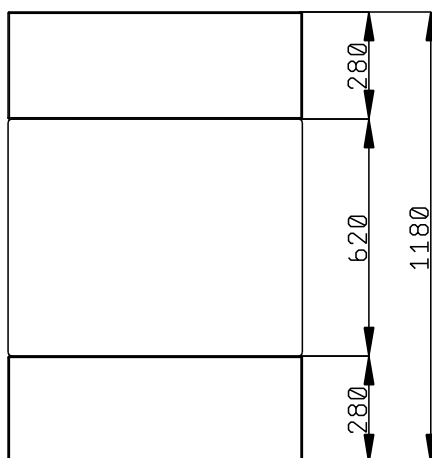

Construction

- Top in AISI 304.
- Sturdy construction with laminated panelings on 4 sides.

APPROVAL: _____

Front

Side

Top

Key Information:

| | |
|------------------------------|---------------------|
| N° of doors: | 1 |
| 322045 (F00N2AW00S) | |
| External dimensions, Width: | 770 mm |
| External dimensions, Depth: | 1180 mm |
| External dimensions, Height: | 900 mm |
| Net weight: | 70 kg |
| Shipping height: | 930 mm |
| Shipping width: | 790 mm |
| Shipping depth: | 880 mm |
| Shipping volume: | 0.65 m ³ |