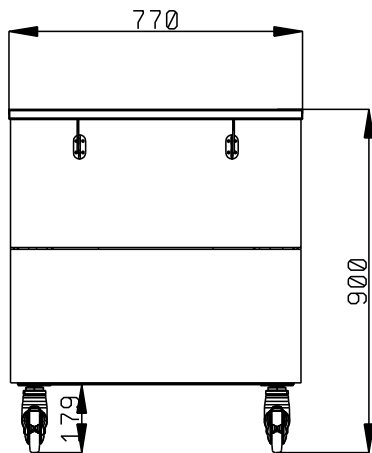

Short Form Specification

Item No. _____

Compact design, ideal for space saving environments. AISI 304 Foldable tray sliders on long sides. Unit mounted on 125 mm wheels 2 swivel and 2 with brakes. Top provides ample displaying or workspace surface. Soft closing doors on operator side. Underneath ambient cupboard with doors. Sturdy body construction with laminated panelings on 4 sides. 900mm worktop height.

Main Features

- Perfect compact design makes it ideal for space saving environments.
- CB and CE certified by a third party notified body.
- Soft closing doors on operator side.
- Available options with online configurator: colors, tray sliders, overshelves, feet/wheels with desired diameter, height 750mm for kids.
- Top provides ample displaying or workspace surface.
- Optional plinth can be installed to cover the feet or the wheels.
- AISI 304 Tray slider in flush mounted stainless steel is installed on long sides and they can also be folded down to facilitate passage of the units through doorways.
- Ideal for servery lines without an operator.
- Unit mounted on 125 mm wheels 2 swivel and 2 with brakes.
- Food introduced at the correct temperature maintains its core temperature according to Afnor Standards.
- Available dimensions: 1, 2, 3, 4 GN.

Construction

- Top in AISI 304.
- Sturdy construction with laminated panelings on 4 sides.

APPROVAL: _____

Front

Side

Top

Key Information:

| | |
|------------------------------|---------------------|
| N° of doors: | 1 |
| 322045 (F00N2AW00S) | |
| External dimensions, Width: | 770 mm |
| External dimensions, Depth: | 1180 mm |
| External dimensions, Height: | 900 mm |
| Net weight: | 70 kg |
| Shipping height: | 930 mm |
| Shipping width: | 790 mm |
| Shipping depth: | 880 mm |
| Shipping volume: | 0.65 m ³ |