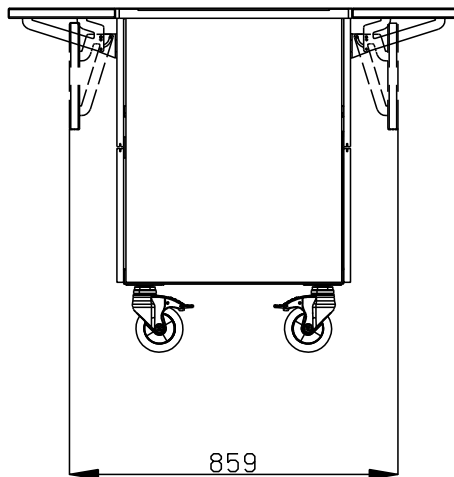

Short Form Specification

Item No. _____

Compact design, ideal for space saving environments. AISI 304 Foldable tray sliders on long sides. Unit mounted on 125 mm wheels 2 swivel and 2 with brakes. Top provides ample displaying or workspace surface. Soft closing doors on operator side. Underneath ambient cupboard with doors. Sturdy body construction with laminated panelings on 4 sides. 900mm worktop height.

Main Features

- Perfect compact design makes it ideal for space saving environments.
- CB and CE certified by a third party notified body.
- Soft closing doors on operator side.
- Available options with online configurator: colors, tray sliders, overshelves, feet/wheels with desired diameter, height 750mm for kids.
- Top provides ample displaying or workspace surface.
- Optional plinth can be installed to cover the feet or the wheels.
- AISI 304 Tray slider in flush mounted stainless steel is installed on long sides and they can also be folded down to facilitate passage of the units through doorways.
- Ideal for servery lines without an operator.
- Unit mounted on 125 mm wheels 2 swivel and 2 with brakes.
- Food introduced at the correct temperature maintains its core temperature according to Afnor Standards.
- Available dimensions: 1, 2, 3, 4 GN.

Construction

- Top in AISI 304.
- Sturdy construction with laminated panelings on 4 sides.

APPROVAL: _____

Front

Side

Top

Key Information:

| | |
|------------------------------|---------------------|
| N° of doors: | 1 |
| 322045 (F00N2AW00S) | |
| External dimensions, Width: | 770 mm |
| External dimensions, Depth: | 1180 mm |
| External dimensions, Height: | 900 mm |
| Net weight: | 70 kg |
| Shipping height: | 930 mm |
| Shipping width: | 790 mm |
| Shipping depth: | 880 mm |
| Shipping volume: | 0.65 m ³ |